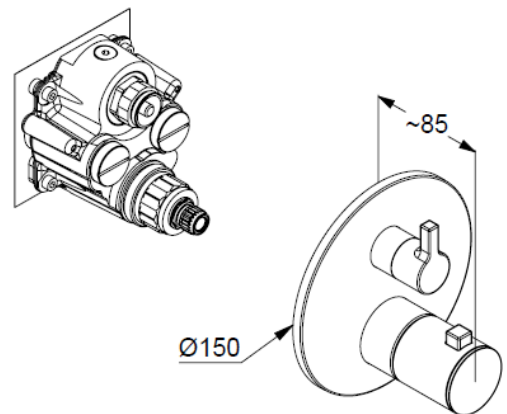

### Product description

Manufacturer KLUDI GmbH & Co. KG

Typ: KLUDI NOVA FONTE

concealed thermostatic bath-shower mixer  
trim set with functional unit

Ref.: 208103915

concealed thermostatic bath-shower mixer  
trim set without pre-installation set  
pre installation set KLUDI SLIM.BOXX Ref.: 88022  
wall mounted  
trim set with functional unit  
with ceramic shut-off valve 90°  
temperature handle with hot water safety at 40°C  
optional temperature limiter at 43°C included  
flow rate bath at 3 bar 28 l/min.  
flow rate shower at 3 bar 24 l/min.  
with integrated back flow preventer

### Produktabbildung/ Product picture

### Maßzeichnung/ Dimensional drawing